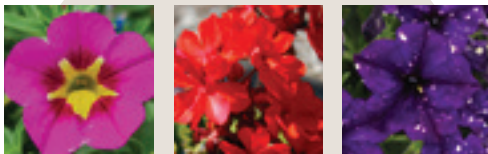

Bold and Beautiful

GH5726 $20 | Sun/Part Sun

Plants in this trio are:

Calibrachoa Bumble Bee Hot Pink
Geranium Mojo Orange
Petunia Headliner Violet Sky