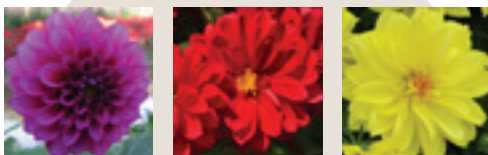

Dazzling Dahlias

GH5721 $20 | Sun/Part Sun

Plants in this trio are:

Grandalia Dark Rose
Grandalia Red
Grandalia Yellow