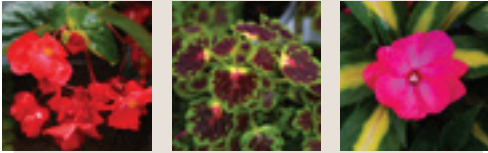

**3 PLANTS PER TRIO (4.75" POTS) - GROUPINGS ARE DESIGNED TO BE PLANTED TOGETHER FOR FUN, COLORFUL COMBINATIONS. PAIR WITH ITEMS FROM OUR 'THRILLER AND SPILLERS' SECTION TO COMPLETE YOUR COMBOS.**

**A Little Shady**