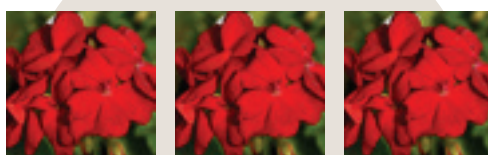

The Classic

GH5722 $20 | Sun/Part Sun

Plants in this trio are:

3 Calliope Dark Red Geraniums